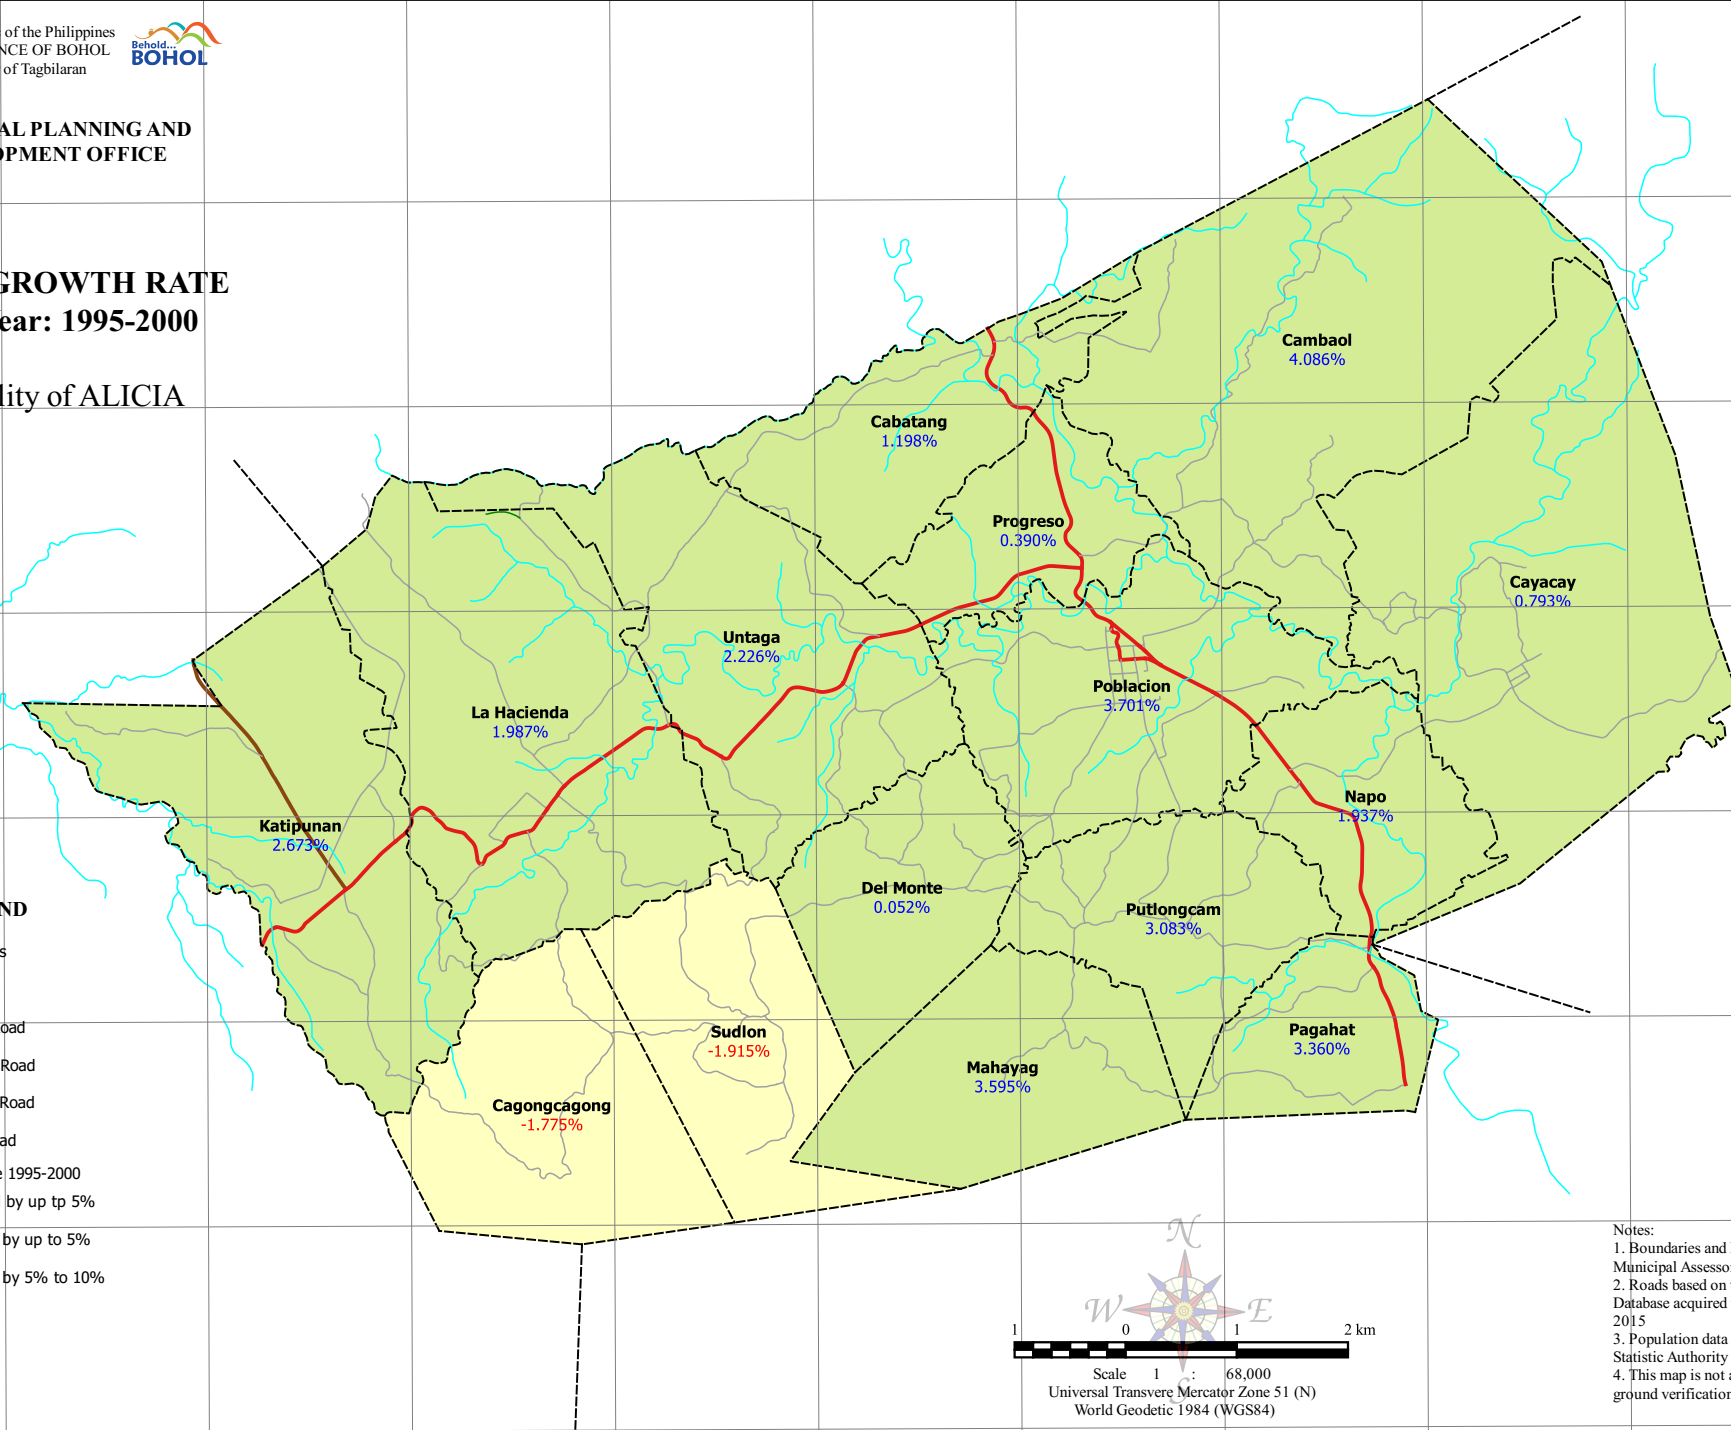

PROVINCIAL PLANNING AND
 DEVELOPMENT OFFICE

ANNUAL GROWTH RATE
Census Year: 1995-2000

Municipality of ALICIA

LEGEND

- Boundaries
- Rivers
- National Road
- Provincial Road
- Barangay Road
- Private Road
- Annual Growth Rate 1995-2000
 - Decreased by up to 5%
 - Increased by up to 5%
 - Increased by 5% to 10%

Notes:
 1. Boundaries and Rivers provided by the Municipal Assessor's Office of LGU Alicia
 2. Roads based on the Municipal Roads Database acquired through the CRID Project, 2015
 3. Population data provided by Philippine Statistic Authority
 4. This map is not authoritative, subject to ground verification, and for indicative use only